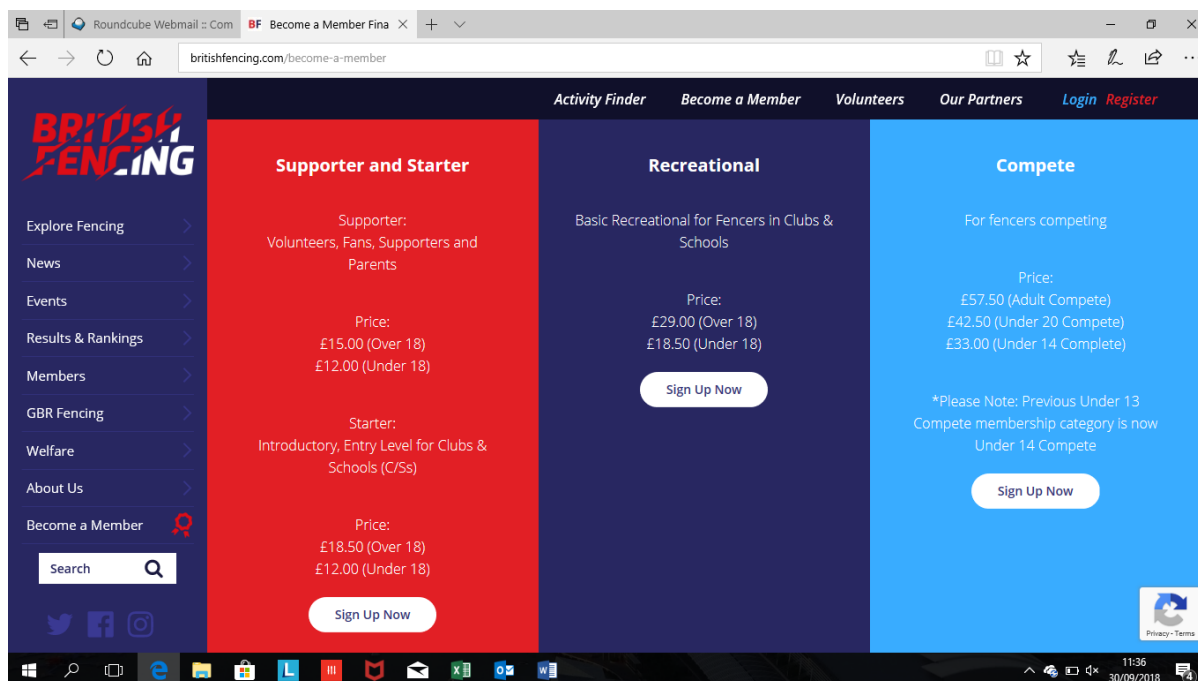

British Fencing Membership

British fencing membership is mandatory for fencing at the musketeers.

Memberships can be purchased at <http://www.britishfencing.com/become-a-member/>.

The starter membership is not suitable for those wanting to fence at the Musketeers. It is recommended that the '**Recreational**' membership is bought, and this is also needed for entry into the Musketeer Sponsored Foil League. The '**Compete**' membership is needed for those wanting to compete in competitions outside the Musketeers, such as Island or British competitions.

1. Select "Sign up now", "I do not have an account" then "Join Now"
2. Enter your email address and create a password,
3. In region please select "Guernsey",
4. Enter the name of your child,
5. Add your address with the country as UK and County as Guernsey,
6. Add gender and date of birth,
7. Your home county should be Guernsey (see screenshot below),
 - a. If you are a new member please select **Introduction to fencing** – this will give you 3 months of free membership. After three months you will then have to buy a full membership.
8. Please select your club as Sarnia Sword Club (Channel Islands) and select the box Is Primary Club (see screenshot below),
9. Add Your phone number,
10. Add your selections and pay.